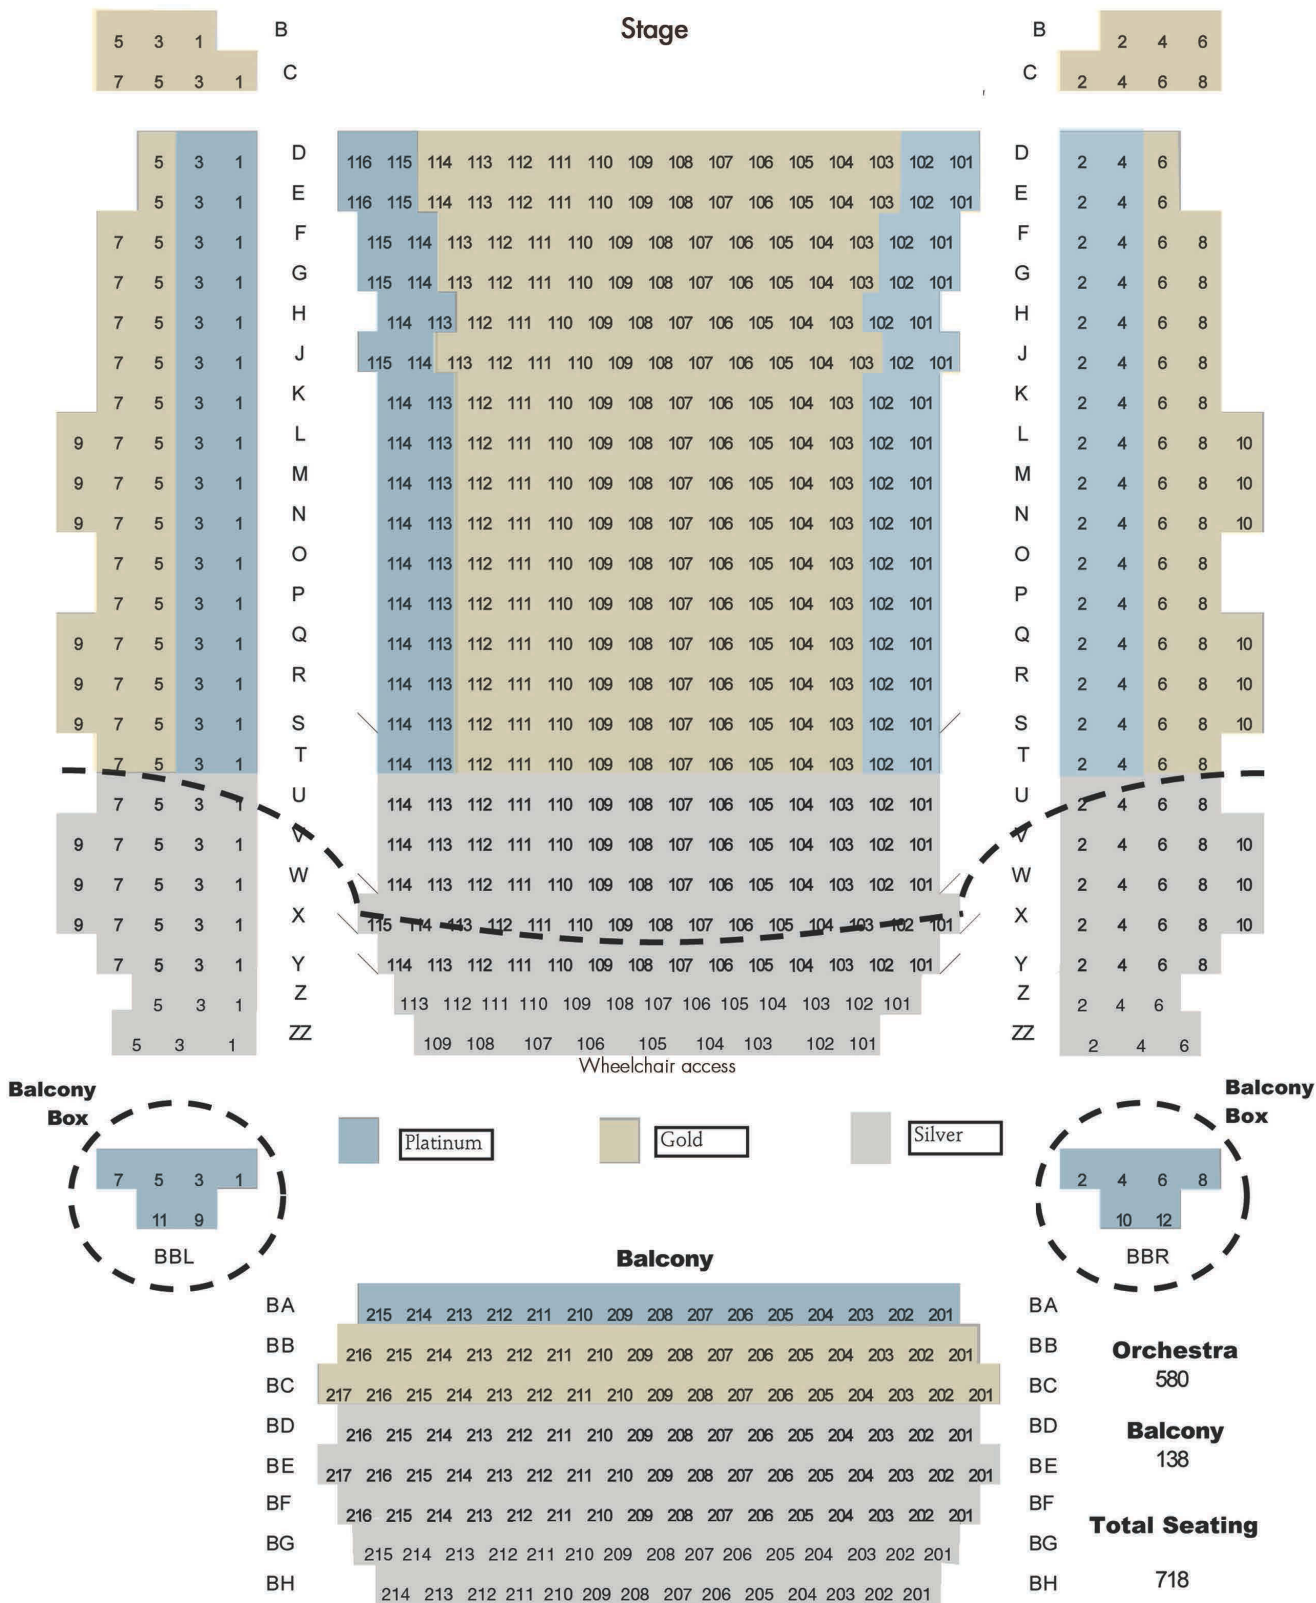

Sunset Center, Carmel-by-the-Sea

2015–2016 Season Subscriptions: Platinum \$271, Gold \$249, and Silver \$204. Single tickets (available August 3): Platinum \$60, Gold \$53, and Silver \$45.