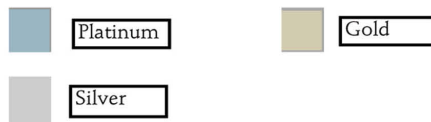

Balcony Box

Wheelchair

Balcony Box

BA
BB
BC
BD
BE
BF
BG
BH

Orchestra
538

Balcony
138

Total Seating
670

2017-2018 Season Subscriptions: Platinum \$272, Gold \$240 and Silver \$204.
Single tickets (available August 1): Platinum \$60, Gold \$53 and Silver \$45.