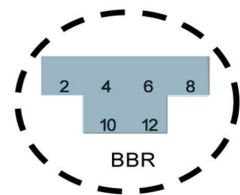

Balcony Box

Wheelchair

Balcony Box

BA
BB
BC
BD
BE
BF
BG
BH

Orchestra
538

Balcony
138

Total Seating
670

2017-2018 Season Subscriptions: Platinum \$272, Gold \$240 and Silver \$204.
Single tickets (available August 1): Platinum \$60, Gold \$53 and Silver \$45.