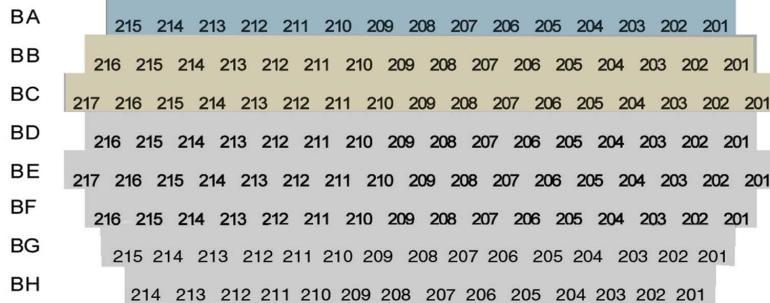

Balcony Box

Wheelchair

Balcony Box

BA
BB
BC
BD
BE
BF
BG
BH

Orchestra
538

Balcony
138

Total Seating
670

2017-2018 Season Subscriptions: Platinum \$272, Gold \$240 and Silver \$204.
Single tickets (available August 1): Platinum \$60, Gold \$53 and Silver \$45.