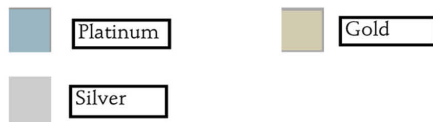

Balcony Box

Wheelchair

Balcony Box

BA
BB
BC
BD
BE
BF
BG
BH

Orchestra
538

Balcony
138

Total Seating
670

2017-2018 Season Subscriptions: Platinum \$272, Gold \$240 and Silver \$204.
Single tickets (available August 1): Platinum \$60, Gold \$53 and Silver \$45.